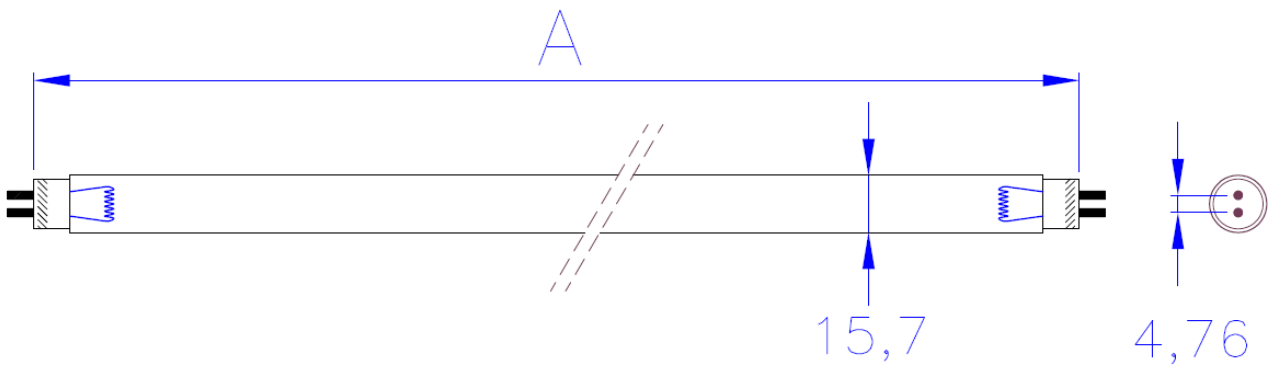

CHS-120WH

Physical Data

Lamps type	High Output
Dimensions	
Base face to base face length (A)	1175 mm
Diameter	15,7 mm (T5)
Base	G5 (mini bipin)
Electrical data	
Lamp Wattage	120 W